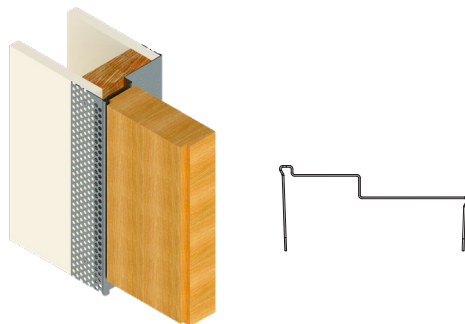

EZC QuickShip frames include frame, hinges, strike, dust box.
EZC QuickShip frames available for different wall thicknesses - please inquire.

Single Rabbet – SRC

Door Thickness	Frame Size	Wall	Strike Type	Strike Height	Hinge	Hinge Qty
1-3/4"	2'-6" x 7'-0"	4-7/8"	ASA Strike	38"	RY4124SS	3
1-3/4"	2'-8" x 7'-0"	4-7/8"	ASA Strike	38"	RY4124SS	3
1-3/4"	3'-0" x 7'-0"	4-7/8"	ASA Strike	38"	RY4124SS	3
1-3/4"	2'-6" x 7'-0"	4-7/8"	ASA Strike	38"	RY-80	3
1-3/4"	2'-8" x 7'-0"	4-7/8"	ASA Strike	38"	RY-80	3
1-3/4"	3'-0" x 7'-0"	4-7/8"	ASA Strike	38"	RY-80	3
1-3/4"	2'-6" x 8'-0"	4-7/8"	ASA Strike	38"	RY4124SS	4
1-3/4"	2'-8" x 8'-0"	4-7/8"	ASA Strike	38"	RY4124SS	4
1-3/4"	3'-0" x 8'-0"	4-7/8"	ASA Strike	38"	RY4124SS	4
1-3/4"	2'-6" x 8'-0"	4-7/8"	ASA Strike	38"	RY-120	3
1-3/4"	2'-8" x 8'-0"	4-7/8"	ASA Strike	38"	RY-120	3
1-3/4"	3'-0" x 8'-0"	4-7/8"	ASA Strike	38"	RY-120	3

SRC QuickShip frames include frame, hinges, strike, dust box, closer reinforcement.
SRC QuickShip frames available with fire rating - please inquire.

Inswing Door – ISD

Door Thickness	Frame Size	Wall	Strike Type	Strike Height	Hinge	Hinge Qty
2-1/4"	2'-6" x 7'-0"	4-7/8"	ASA Strike	38"	RY4124SS	3
2-1/4"	2'-8" x 7'-0"	4-7/8"	ASA Strike	38"	RY4124SS	3
2-1/4"	3'-0" x 7'-0"	4-7/8"	ASA Strike	38"	RY4124SS	3
2-1/4"	2'-6" x 7'-0"	4-7/8"	ASA Strike	38"	RY-120	3
2-1/4"	2'-8" x 7'-0"	4-7/8"	ASA Strike	38"	RY-120	3
2-1/4"	3'-0" x 7'-0"	4-7/8"	ASA Strike	38"	RY-120	3
2-1/4"	2'-6" x 8'-0"	4-7/8"	ASA Strike	38"	RY4124SS	4
2-1/4"	2'-8" x 8'-0"	4-7/8"	ASA Strike	38"	RY4124SS	4
2-1/4"	3'-0" x 8'-0"	4-7/8"	ASA Strike	38"	RY4124SS	4
2-1/4"	2'-6" x 8'-0"	4-7/8"	ASA Strike	38"	RY-120	4
2-1/4"	2'-8" x 8'-0"	4-7/8"	ASA Strike	38"	RY-120	4
2-1/4"	3'-0" x 8'-0"	4-7/8"	ASA Strike	38"	RY-120	4